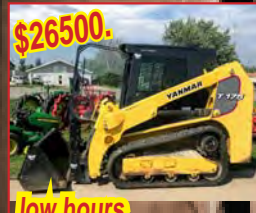

**\$7995.**

**Cat GP25**

**1999, 130" full  
free lift, Side shift  
Just 7452 hrs**

**\$9995.**

**Toyota 6FGU25  
Triple side shift  
low hours!!**

**\$4795.**

**AC 500  
Runs great  
Like new tires**

**\$14500.**

**like new 1025R!  
60" deck,  
loader 195hrs**

**\$18995.  
2015**

**Low Hours  
2015 JD  
Commercial 4WD  
72" deck**

**\$6495.**

**X724 All wheel  
steer, 62" deck  
Just 250 hrs**

**\$5495.**

**must go!!**

**JD X700, 54" deck  
good shape  
464hrs**

**\$5295.**

**Kubota L2050  
Like NEW!!  
Low hours**

**568hrs**

**\$13500**

**JD 450 tiller**

**JD 2520,  
62 drive over deck  
With 450 tiller!**

**Just 115hrs \$14995.**

**JD 2025R Hydro 115 hrs  
NEW 62" drive  
over deck,**

**\$26500.**

**low hours**

**Yanmar T175  
New tracks  
Cab and Air**

**Good tracks**

**low hours**

**JD 318G  
2014 Cab air super  
clean, new 73" bucket**